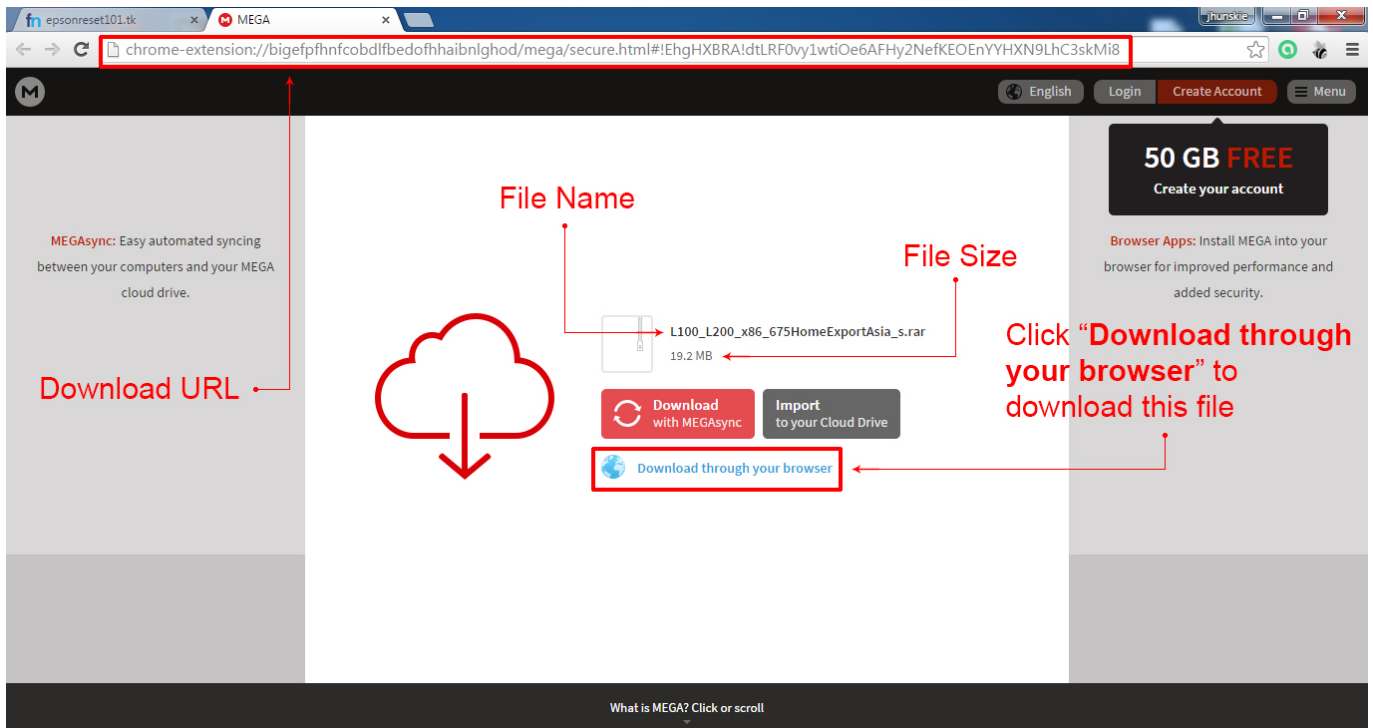

epson stylus pro 7600 driver windows 10

Supported OS: Windows 10, Windows 8/8.1, Windows 7, Windows Vista
Epson Stylus Photo 1390 Driver Window 10
This utility contains the only official version for EPSON SX218 Driver for Windows XP/7/Vista/8/8.1. Additionally, you will find information on proper installation of the driver Epson DURABrite Ultra inkjet technology, Print resolution of up to 5760x1440 DPI, Print speed of up to 34 ppm for black and color prints.. The Epson Stylus SX218 is a user-friendly multi-function printer with memory card slots that make photo viewing and printing easy.. The memory card storage will make you easier to view and print your images instantly without the need to turn on your computer..

- Step3: Select your operating system from that list and download its associated printer driver.

epson stylus photo r300 driver windows 10

The utility has been repeatedly tested and has shown excellent results. This tool will install you the latest drivers for all devices on your computer.. This method allows you to save your time and correctly install all necessary drivers, not being afraid to make a mistake during a manual installation..

1, windows 10, Windows Server, Linux, Apple's Mac OS
Epson Stylus SX218
Description Hi guys, we are again come here with you for provide Epson Stylus SX218 driver download link..

- - If you didn't get the drivers for windows 10 on our website then let us know, we'll arrange the drivers for win10 if possible, please reply if you need help in below comments section..

Epson Stylus C88+ Driver For Windows 10
Epson Stylus SX218 driver is the software programs work to run Epson Stylus SX218 driver printing device that is connected to a computer device.. How to install driver for Epson Stylus SX218 Printer? Epson SX218 Driver Download Windows 7,8,8.1,10,XP,Vista, Mac And Linux
Epson SX218 software for Windows 10/8 / 8.1 / 7 / Vista / Xp and Mac OS X can be downloaded.. Epson Stylus SX218 driver is accessible to download on this website
Epson Stylus SX218 is a easy-to-use All-In-One (AIO) printing device comes with memory storage slots and more improved features.. This utility was recognized by many users all over the world as a modern, convenient alternative to manual updating of the drivers and also received a high rating from known computer publications.

73563d744f

- [Video Youtube Tanpa Software](#)
- [Sierra Vista Radio Streaming](#)
- [Photo Courtesy The Denver Outlaws](#)
- [The Best Of Yarbrough And Peoples Rarity](#)